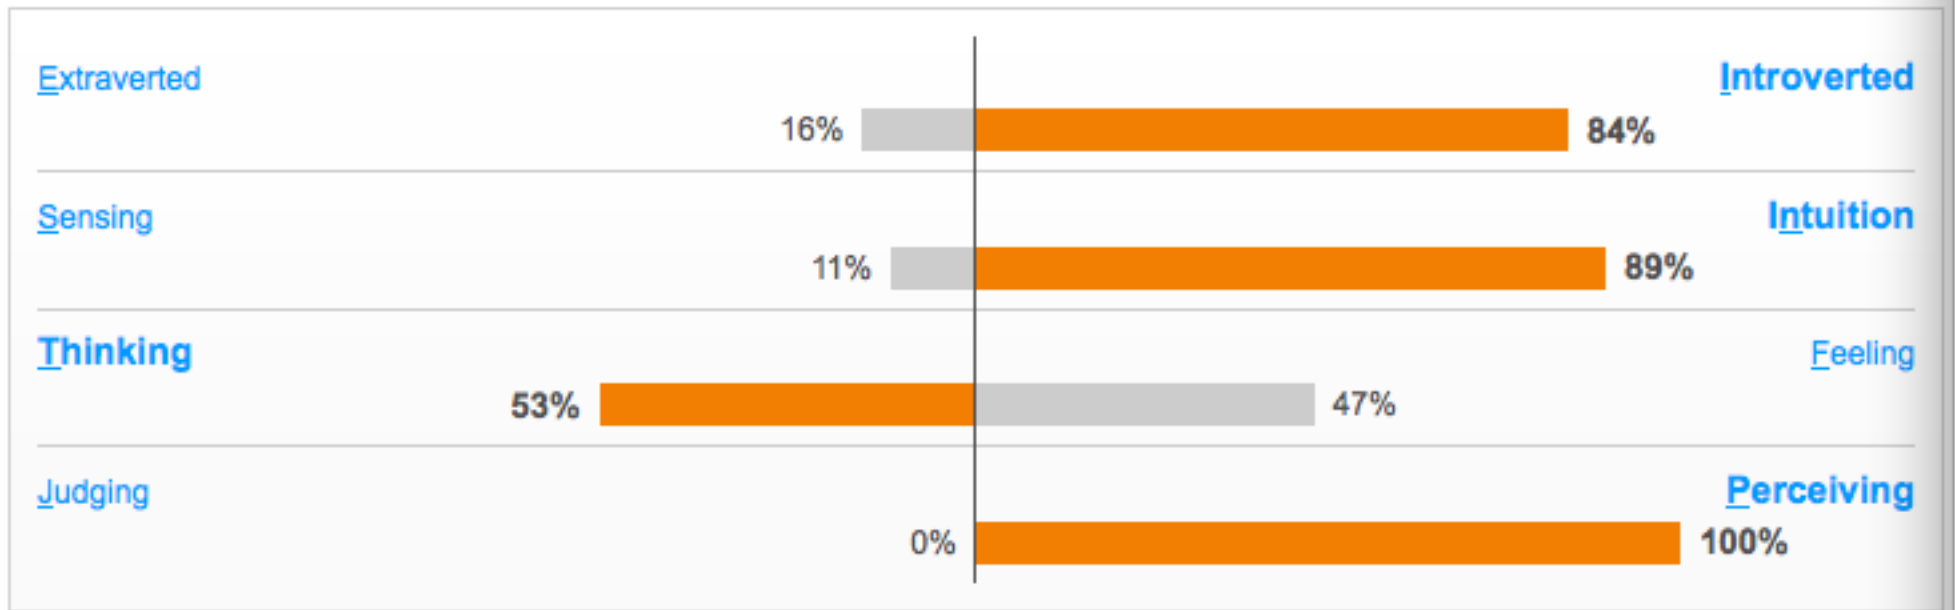

Dr Graham Wilson

INTP, Engineer, Intellectual, Naturalist, Intrapersonal

Personality Type

[Learn More / Take Test](#)

INTP - The "Engineer"
Temperament: **NT** (Intellectual)

Primary Function: **Introverted Thinking**
Population: **2.5%** (4% male, 1% female)

Full INTP Profile
(info, people, careers...)

Famous INTP's: Carl Jung, Albert Einstein, Socrates
Fictional INTP's: Dr. Susan Lewis (ER), Data (Star Trek), Ash (Alien)

INTP Career Matches: Inventor, Engineer, Researcher, Strategic Planner, Architect, Technical Writer

Multiple Intelligences

[Learn More / Take Test](#)

Anthony Mellor

ENFP, Advocate, Visionary, Intrapersonal, Visual

Personality Type

[Learn More / Take Test](#)

ENFP - The "Advocate"
Temperament: **NF** (Visionary)