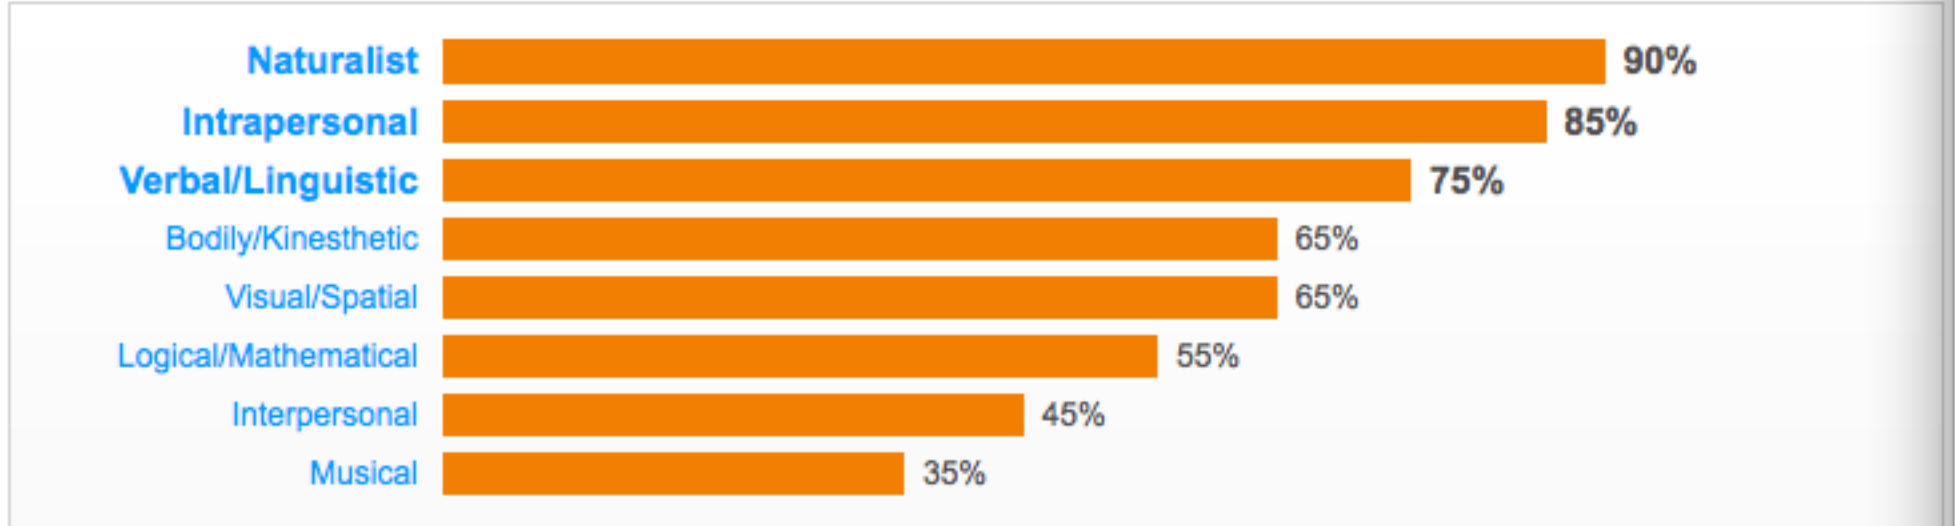

Dr Graham Wilson

INTP, Engineer, Intellectual, Naturalist, Intrapersonal

Personality Type

[Learn More / Take Test](#)

INTP - The "Engineer"
Temperament: **NT** (Intellectual)

Primary Function: **Introverted Thinking**
Population: **2.5%** (4% male, 1% female)

Full INTP Profile
(info, people, careers...)

Famous INTP's: Carl Jung, Albert Einstein, Socrates
Fictional INTP's: Dr. Susan Lewis (ER), Data (Star Trek), Ash (Alien)

INTP Career Matches: Inventor, Engineer, Researcher, Strategic Planner, Architect, Technical Writer

Multiple Intelligences

[Learn More / Take Test](#)

Anthony Mellor

ENFP, Advocate, Visionary, Intrapersonal, Visual

Personality Type

[Learn More / Take Test](#)

ENFP - The "Advocate"
Temperament: **NF** (Visionary)

Primary Function: **Extraverted Intuition**
Population: **7%** (6% male, 8% female)

Full ENFP Profile
(info, people, careers...)

Famous ENFP's: Sandra Bullock, Robin Williams, Charles Dickens
Fictional ENFP's: Dr. Doug Ross (ER), Will (Fresh Prince), Steve Urkel