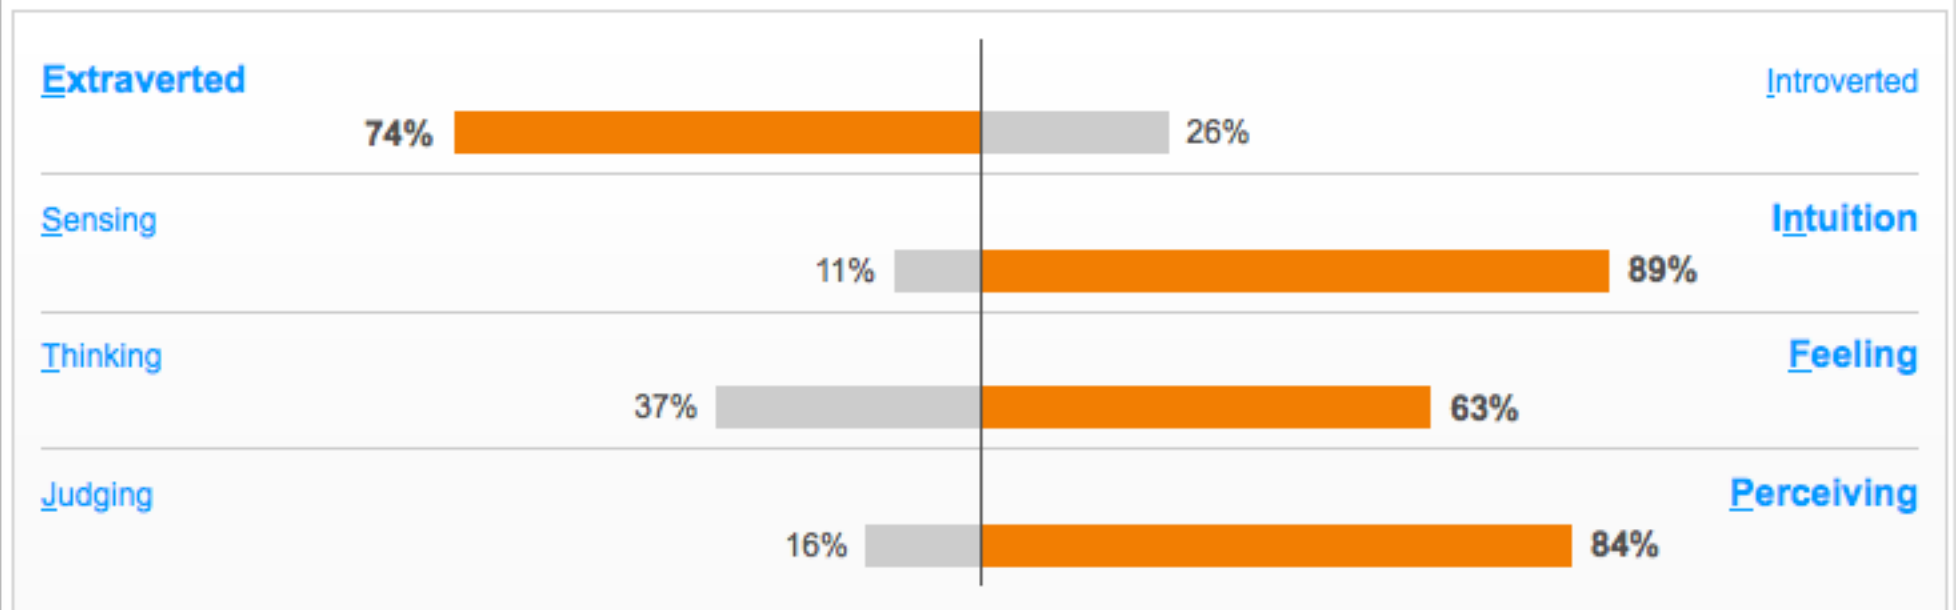

Multiple Intelligences

[Learn More / Take Test](#)

Anthony Mellor

ENFP, Advocate, Visionary, Intrapersonal, Visual

Personality Type

[Learn More / Take Test](#)

ENFP - The "Advocate"
Temperament: **NF** (Visionary)

Primary Function: **Extraverted Intuition**
Population: **7%** (6% male, 8% female)

Full ENFP Profile
(info, people, careers...)

Famous ENFP's: Sandra Bullock, Robin Williams, Charles Dickens
Fictional ENFP's: Dr. Doug Ross (ER), Will (Fresh Prince), Steve Urkel